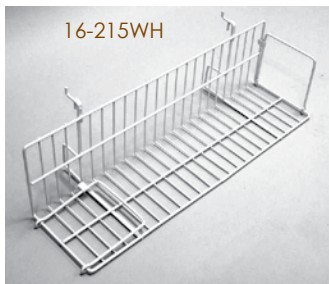

Slatwall & Gridwall Sign Holders & Baskets

➤ Sign Holders ~ fits Gridwall & Slatwall

EM1170

EM8511

Sign Holders

Size	Direction	Stk#	1-11	12-23	24+
5.5" x 7"	Horizontal	EM7055	3.20	2.95	2.70
7" x 11"	Horizontal	EM1170	6.05	5.50	5.05
8-1/2" x 11"	Horizontal	EM1185	6.35	5.75	5.30
8-1/2" x 11"	Vertical	EM8511	6.35	5.75	5.30

➤ Baskets ~ fits Gridwall & Slatwall

26-297

26-298

26-299

26-300

26-301

26-302

26-303

16-215WH

16-216BL

Shallow Basket size: 24"l x 12"d x 4"h

Chrome	Black	White	1-5	6-11	12+
26-297CH	26-297BL	26-297WH	8.90	8.45	7.95

Double Sloping Basket size: 24"l x 10"d x 5"h

Chrome	Black	White	1-5	6-11	12+
26-298CH	26-298BL	26-298WH	10.25	9.75	9.15

Small Basket size: 12"l x 12"d x 4"h

Chrome	Black	White	1-5	6-11	12+
26-299CH	26-299BL	26-299WH	5.70	5.40	5.05

Sloped Front Basket size: 12"l x 12"d x 8"h w/4" slant

Chrome	Black	White	1-5	6-11	12+
26-300CH	26-300BL	26-300WH	7.05	6.70	6.30