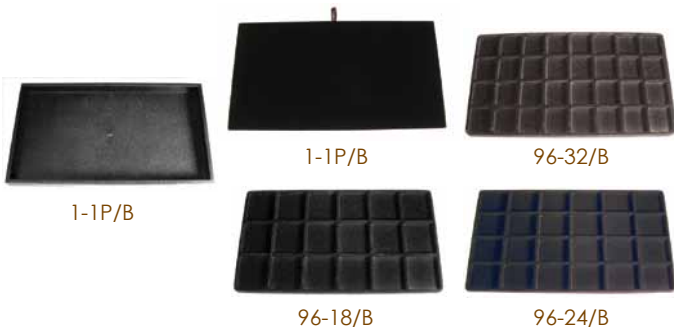

Organza Bags

Stk	Description	Price/Each
Bx1294/MX	Organza drawstring pouches-4"wx5"l-asst'd	2.25/ dz.

Ring Display

Stk	Description	Price/Each
245-5/B	Five finger ring-8"x2-1/8"x2.5" blk leatherette	6.00 ea.
245-5L/W	Five finger ring-8"x2-1/8"x2.5" wht leatherette	6.00 ea.
244-1L/W	Single ring-2"x2"x2" wht leatherette	1.75 ea.
244-1B	Single ring-2"x2"x2" blk velvet	1.75 ea.
RS5/B	Ring sizer stick-plastic	1.25 ea.

244-1B

245-5L/W

RS5/B

Jewelry

T-Bars & Ramps

Stk	Description	Price/Each
218-2A/B	Double t-bar-7.5"wx7"h blk velvet	17.50 ea.
219/B	T-bar-7.5"wx4-7/8"h blk velvet	8.50 ea.
219-1A/B	T-bar-12"wx7"h blk leatherette	10.50 ea.
216L/B	Triple t-bar-12"x12-3/4" blk leatherette	22.50 ea.
216L/W	Triple t-bar-12"x12-3/4" wht leatherette	22.50 ea.
239-2/B	Bracelet Ramp-4-3/4"x8"x2" blk velvet	3.25 ea.

Display Trays & Liners

Stk	Description	Price/Each
1-1/B	Tray-14-3/4"lx8-1/4"wx1"h blk textured leatherette	2.25 ea.
1-1P/B	Tray-14-3/4"lx8-1/4"wx1"h stackable plastic-blk	2.25 ea.
1-2P/B	Tray-14-3/4"lx8-1/4"wx2"h stackable plastic-blk	2.75 ea.
93-1V/B	Full size pad-deluxe velvet blk	2.25 ea.
96-18/B	18 compartment tray-14-1/8"lx7-5/8"wx1/2"h blk flocked	1.50 ea.
96-24/B	24 compartment tray-14-1/8"lx7-5/8"wx1/2"h blk flocked	1.50 ea.
96-32/B	32 compartment tray-14-1/8"lx7-5/8"wx1/2"h blk flocked	1.50 ea.
92-72E/B	72 slot ring form-blk	2.00 ea.
2-1P/B	Half-size stackable plastic trays-blk	1.75 ea.
93-4/B	Half-size pad-deluxe velvet-blk	1.75 ea.
222-84/B	Half-size continuous-slot ring insert-blk	2.50 ea.